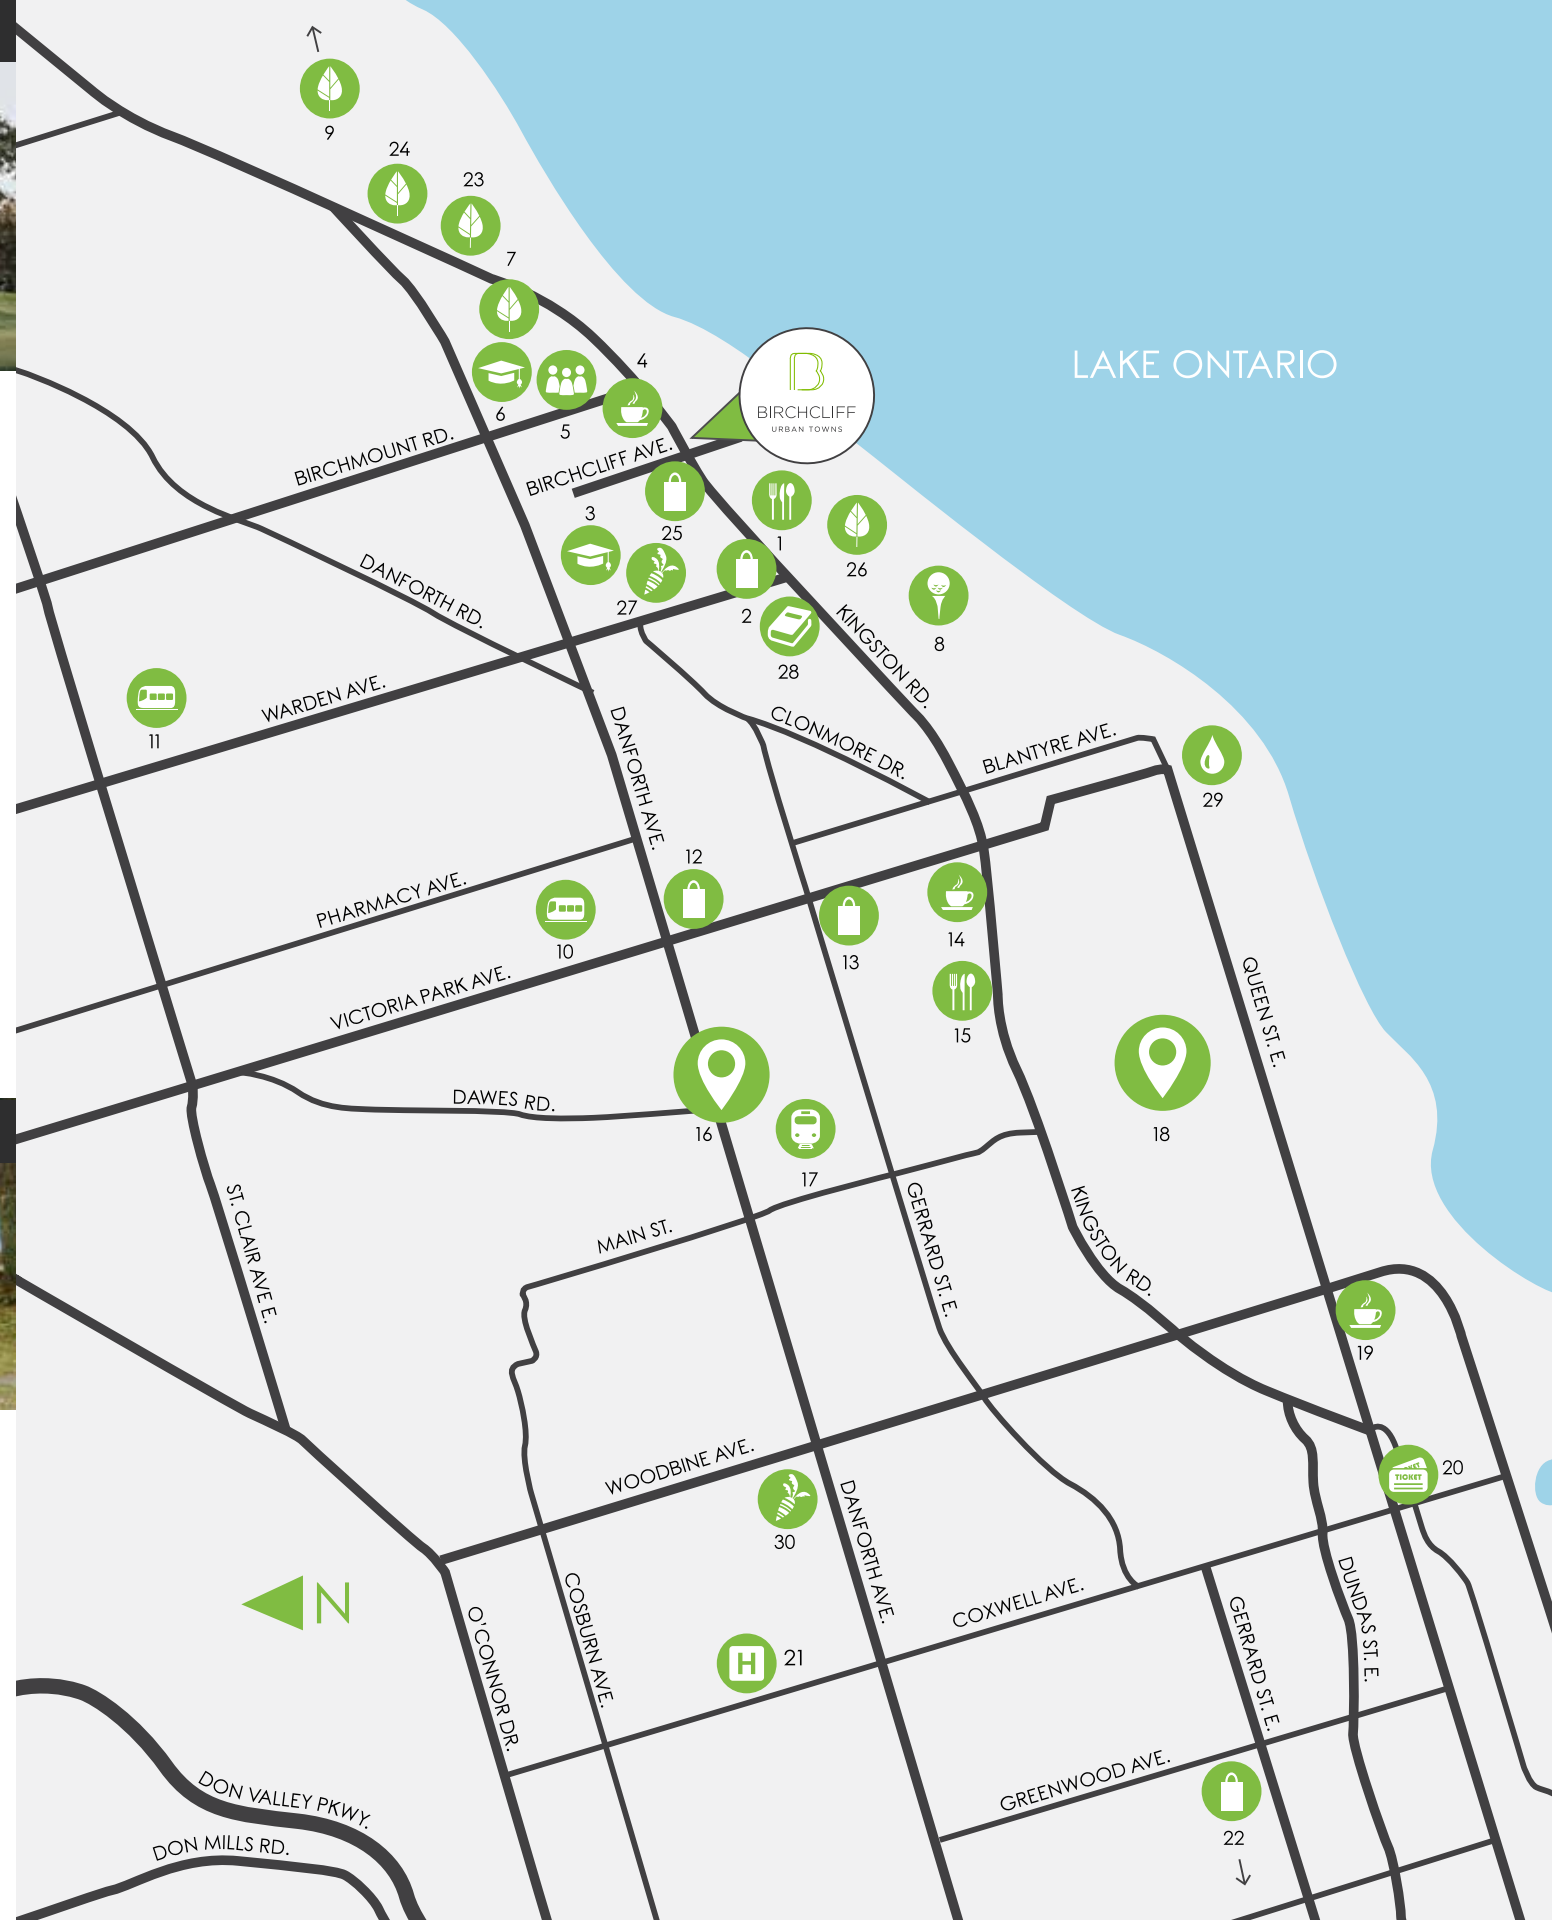

7 min. by car | 15 min. by bike | 9

3 min. by car | 8

9 min. by car | 16

30 min. walk | 11 min. by bike | 29

7 min. by car | 15 min. by bike | 9

CONNECT WITH THE THINGS THAT MATTER

Birchcliff Urban Towns is a stone's throw from one of Toronto's most coveted neighbourhoods, The Beach. Experience the boutique shops, cafés and restaurants lining trendy Queen East. Walk, bike or rollerblade the Boardwalk or follow one of the winding waterfront trails to the picturesque Scarborough Bluffs. Head over to nearby Danforth Village for a variety of everyday and specialty shopping. Lace up for a family skate at the Scarborough Gardens Arena. At Birchcliff Urban Towns, you have a universe of possibilities at your doorstep.

- AREAS OF INTEREST**
- 16. **DANFORTH VILLAGE**
 - Canadian Tire
 - Danforth Food Market
 - Loblaws
 - Main Square Community Centre
 - Metro
 - Restaurants on the Danforth
 - Shoppers Drug Mart
 - Sobeys
 - Starbucks
 - Tim Hortons

- EATERIES**
- 1. Buster's by the Bluffs
 - 4. The Birchcliff Coffee Bar
 - 14. Starbucks
 - 15. The Beech Tree
 - 19. Bud's Coffee Bar

- PARKS**
- 7. Birchmount Park
 - 9. Bluffer's Park
 - 23. Rosetta McClain Gardens
 - 24. Scarborough Heights Park
 - 26. Crescentwood Park

- OTHER**
- 21. Michael Garron Hospital
 - 29. R.C. Harris Water Treatment Plant

Map is artist conception. E & O.E.